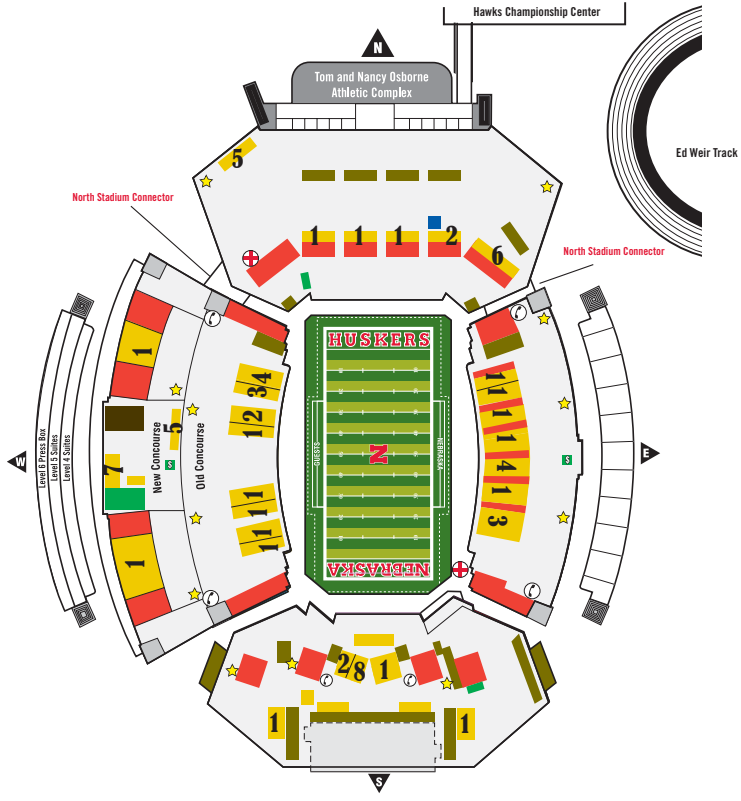

STADIUM CONCESSIONS

LEGEND		
■ Restrooms	■ Elevator	Public Telephone
■ Concessions	■ Ramps/Stairs	First National ATM
■ Souvenirs		First Aid Station
■ Wheelchair accessible concessions and restroom (Field Level)		Backrest Rental

MEMORIAL STADIUM CONCESSIONS

- 1 -- General concessions: Valentino's pizza, Runza, hot dogs, Pepsi products, popcorn, peanuts and more
- 2 -- Burgers, brats and BBQ sandwiches
- 3 -- UNL Dairy Store ice cream
- 4 -- Popcorn
- 5 -- Super nachos
- 6 -- Snack shop: pretzels, churros and ice cream
- 7 -- Colby Ridge ice cream
- 8 -- Snack shop: pretzels and churros

Item	Price	Item	Price
BBQ Brisket.....	\$7	Hot Chocolate.....	\$3
Chicken Nachos.....	\$7	Churros.....	\$3
BBQ Pork.....	\$6	Gatorade.....	\$3
Nachos.....	\$6	Fairbury Brand Hot Dog.....	\$3
Cheeseburger.....	\$5	Wimmer's Italian.....	\$3
Hamburger.....	\$5	Pepsi Product (20 oz.).....	\$3
Brat.....	\$4	Aquafina (20 oz.).....	\$3
Ice Cream.....	\$4	Wimmer's Polish Dog.....	\$3
Jalapeno Pretzel.....	\$4	Pretzel.....	\$3
Runza.....	\$4	Candy.....	\$2
Valentino's Pizza.....	\$4	Carmel Corn.....	\$2
Backrest.....	\$4	Coffee.....	\$2
Pepsi Product		Peanuts.....	\$2
(32 oz. souvenir cup) ..	\$4	Popcorn.....	\$2
		Trail Mix.....	\$2