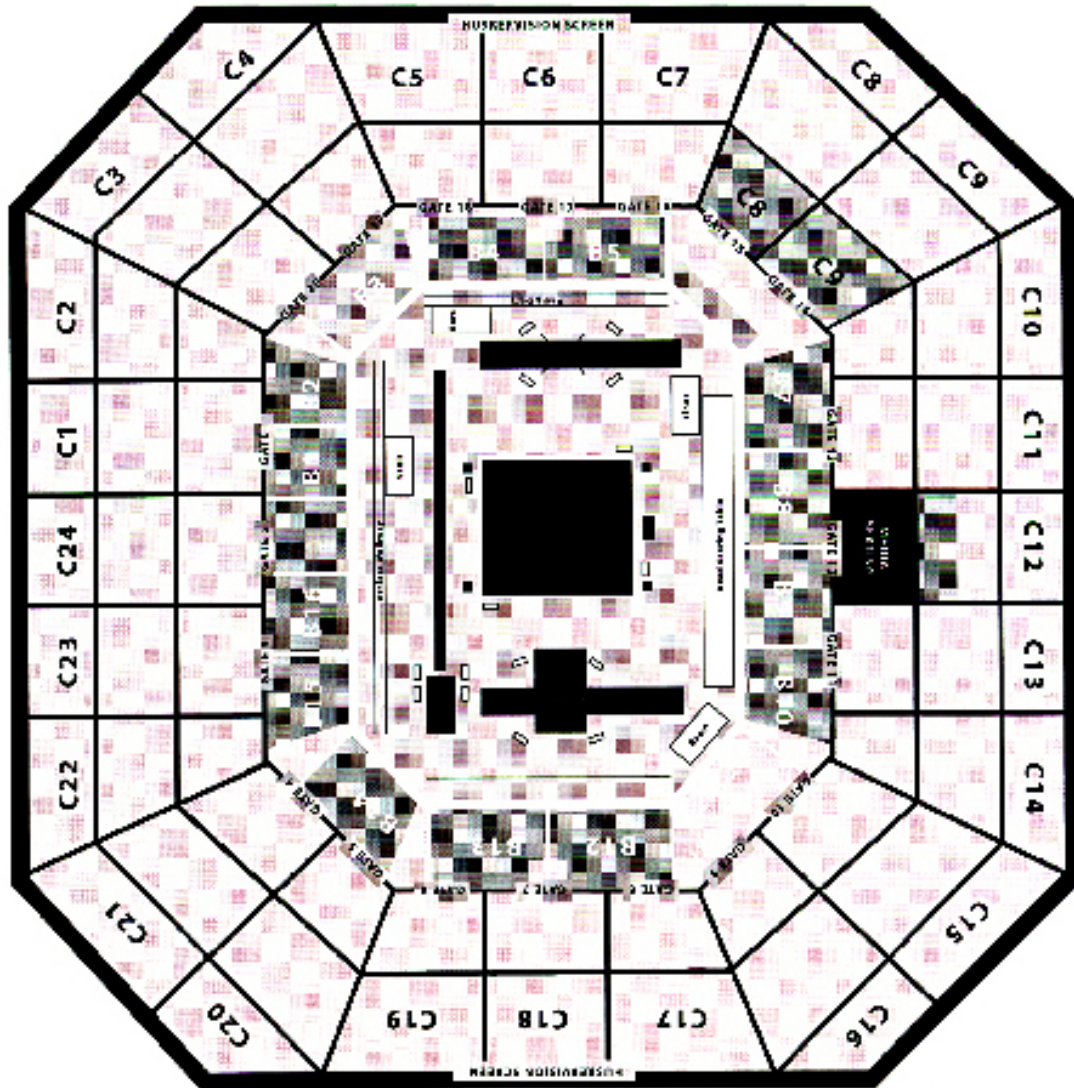

2009 NCAA Women's Gymnastics Seating

* All other Rows 8-16 are Reserved General Public.

* Rows 19 and above are General Admission

- | | |
|---|---|
|  NCAA seating needs |  Team seating |
|  Host seating |  Coaches |
|  Kilo for TV/photographers |  Individual Event Spectators |