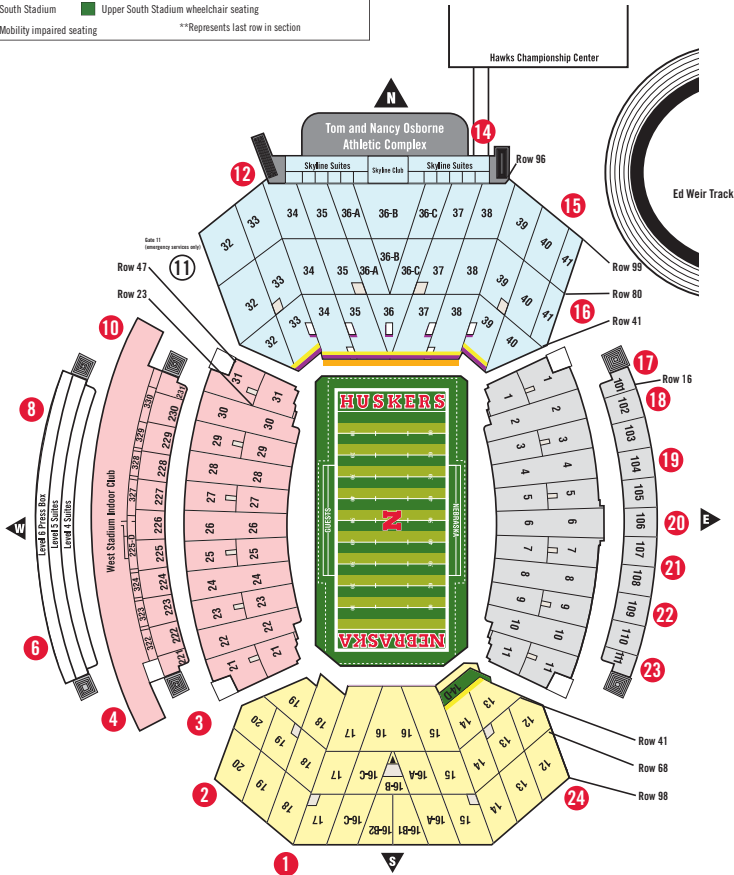

● Gates	 East Stadium	 Upper North Stadium wheelchair seating
 North Stadium	 West Stadium	 Under North Stadium wheelchair seating
 South Stadium	 Upper South Stadium wheelchair seating	 Mobility impaired seating

**Represents last row in section

Prohibited Items

The University of Nebraska reserves the right to examine the contents of any container brought into the stadium. To protect the safety of our fans, players, officials and staff, the following items are prohibited (but not limited to):

- Alcoholic beverages or controlled substances
- Backpacks, large bags and coolers
- Noise makers
- Glass bottles and cans
- Video cameras
- Banners/flags on poles
- Open umbrellas

- Limited use of cameras and portable radios is permitted. Game action may not be filmed. Consideration of other spectators is expected.

- With the passage of the concealed weapons law in the state of Nebraska, fans are reminded that concealed weapons are not allowed on the UNL campus and are prohibited at all collegiate sporting events.

Permissible Items

Fans can access the express entry lanes when entering the stadium with a jacket and tickets. Small purses and camera bags are also allowed in the stadium, but must be screened at the security check points.