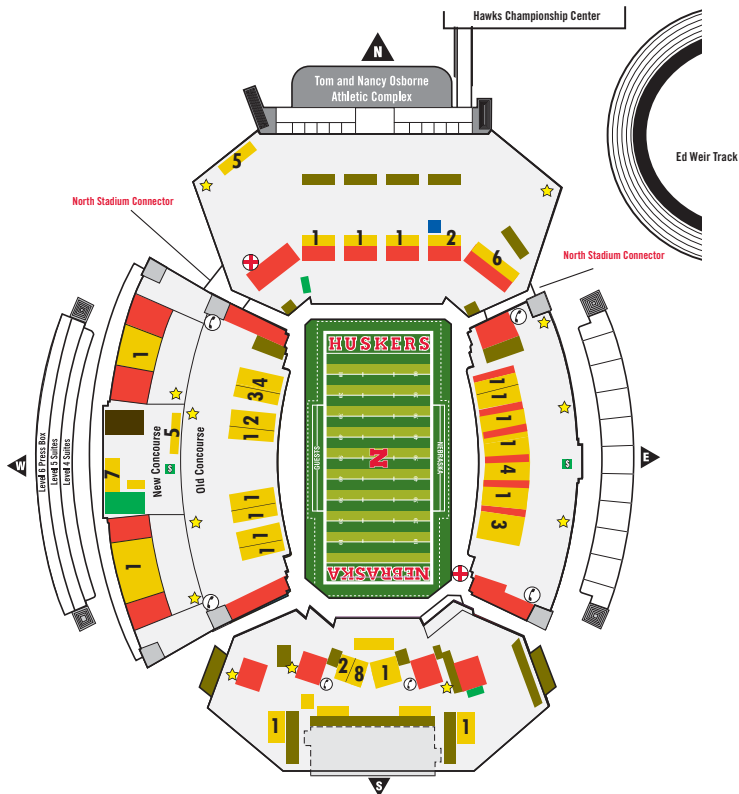

STADIUM CONCESSIONS AND SERVICES

LEGEND		
■	Restrooms	■ Elevator
■	Concessions	■ Ramps/Stairs
■	Souvenirs	P Public Telephone
■	Wheelchair accessible concessions and restroom (Field Level)	S First National ATM
		+ First Aid Station
		★ Backrest Rental

Memorial Stadium Concessions

- 1 -- General concessions: Valentino's pizza, Runza, hot dogs, Pepsi products, popcorn, peanuts and more
- 2 -- Burgers, brats and BBQ sandwiches
- 3 -- UNL Dairy Store ice cream
- 4 -- Popcorn
- 5 -- Super nachos
- 6 -- Snack shop: pretzels, churros and ice cream
- 7 -- Colby Ridge ice cream
- 8 -- Snack shop: pretzels and churros

Item	Price	Item	Price
BBQ Brisket.....	\$7	Gatorade.....	\$3
Chicken Nachos.....	\$7	Fairbury Brand Hot Dog....	\$3
BBQ Pork.....	\$6	Wimmer's Smokies.....	\$3
Nachos.....	\$6	Wimmer's CheddarBest..	\$3
Cheeseburger.....	\$5	Pepsi Product (20 oz.)....	\$3
Hamburger.....	\$5	Aquafina (20 oz.).....	\$3
Brat.....	\$4	Wimmer's Polish Dog.....	\$3
Ice Cream.....	\$4	Pretzel.....	\$3
Jalapeno Pretzel.....	\$4	Candy.....	\$2
Runza.....	\$4	Carmel Corn.....	\$2
Valentino's Pizza.....	\$4	Coffee.....	\$2
Backrest.....	\$4	Peanuts.....	\$2
Pepsi Product		Popcorn.....	\$2
(32 oz. souvenir cup)..	\$4	Trail Mix.....	\$2
Hot Chocolate.....	\$3		