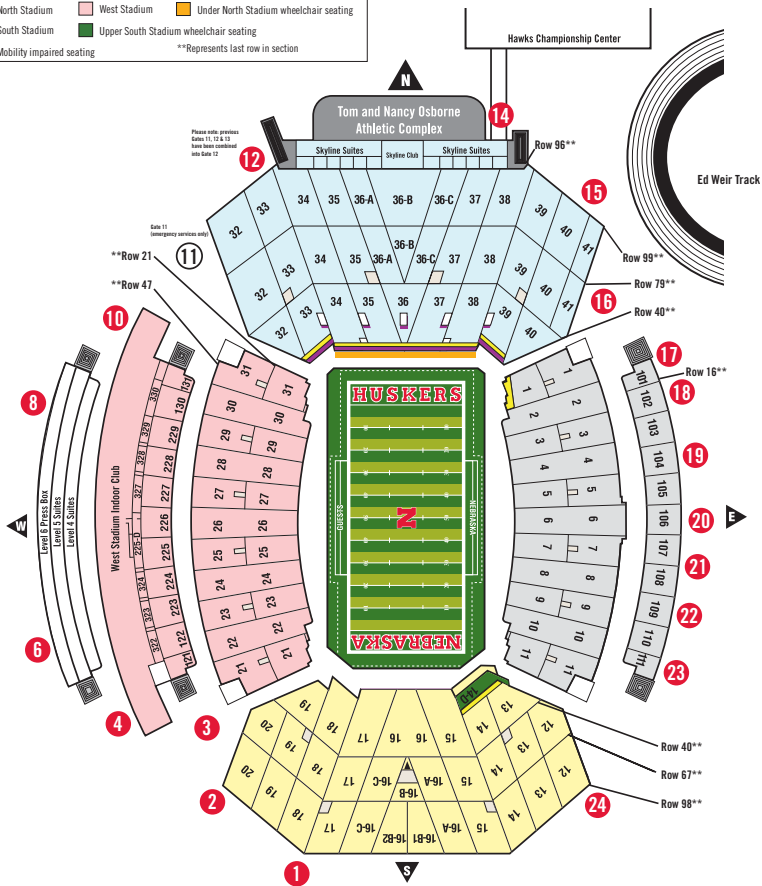

GATES AND SEATING SECTIONS

● Gates	 East Stadium	 Upper North Stadium wheelchair seating
 North Stadium	 West Stadium	 Under North Stadium wheelchair seating
 South Stadium	 Upper South Stadium wheelchair seating	
 Mobility impaired seating	**Represents last row in section	

PERMISSIBLE ITEMS

Fans can access the express entry lanes when entering the stadium with a jacket and tickets. Small purses and camera bags are also allowed in the stadium, but must be screened at the security check points.