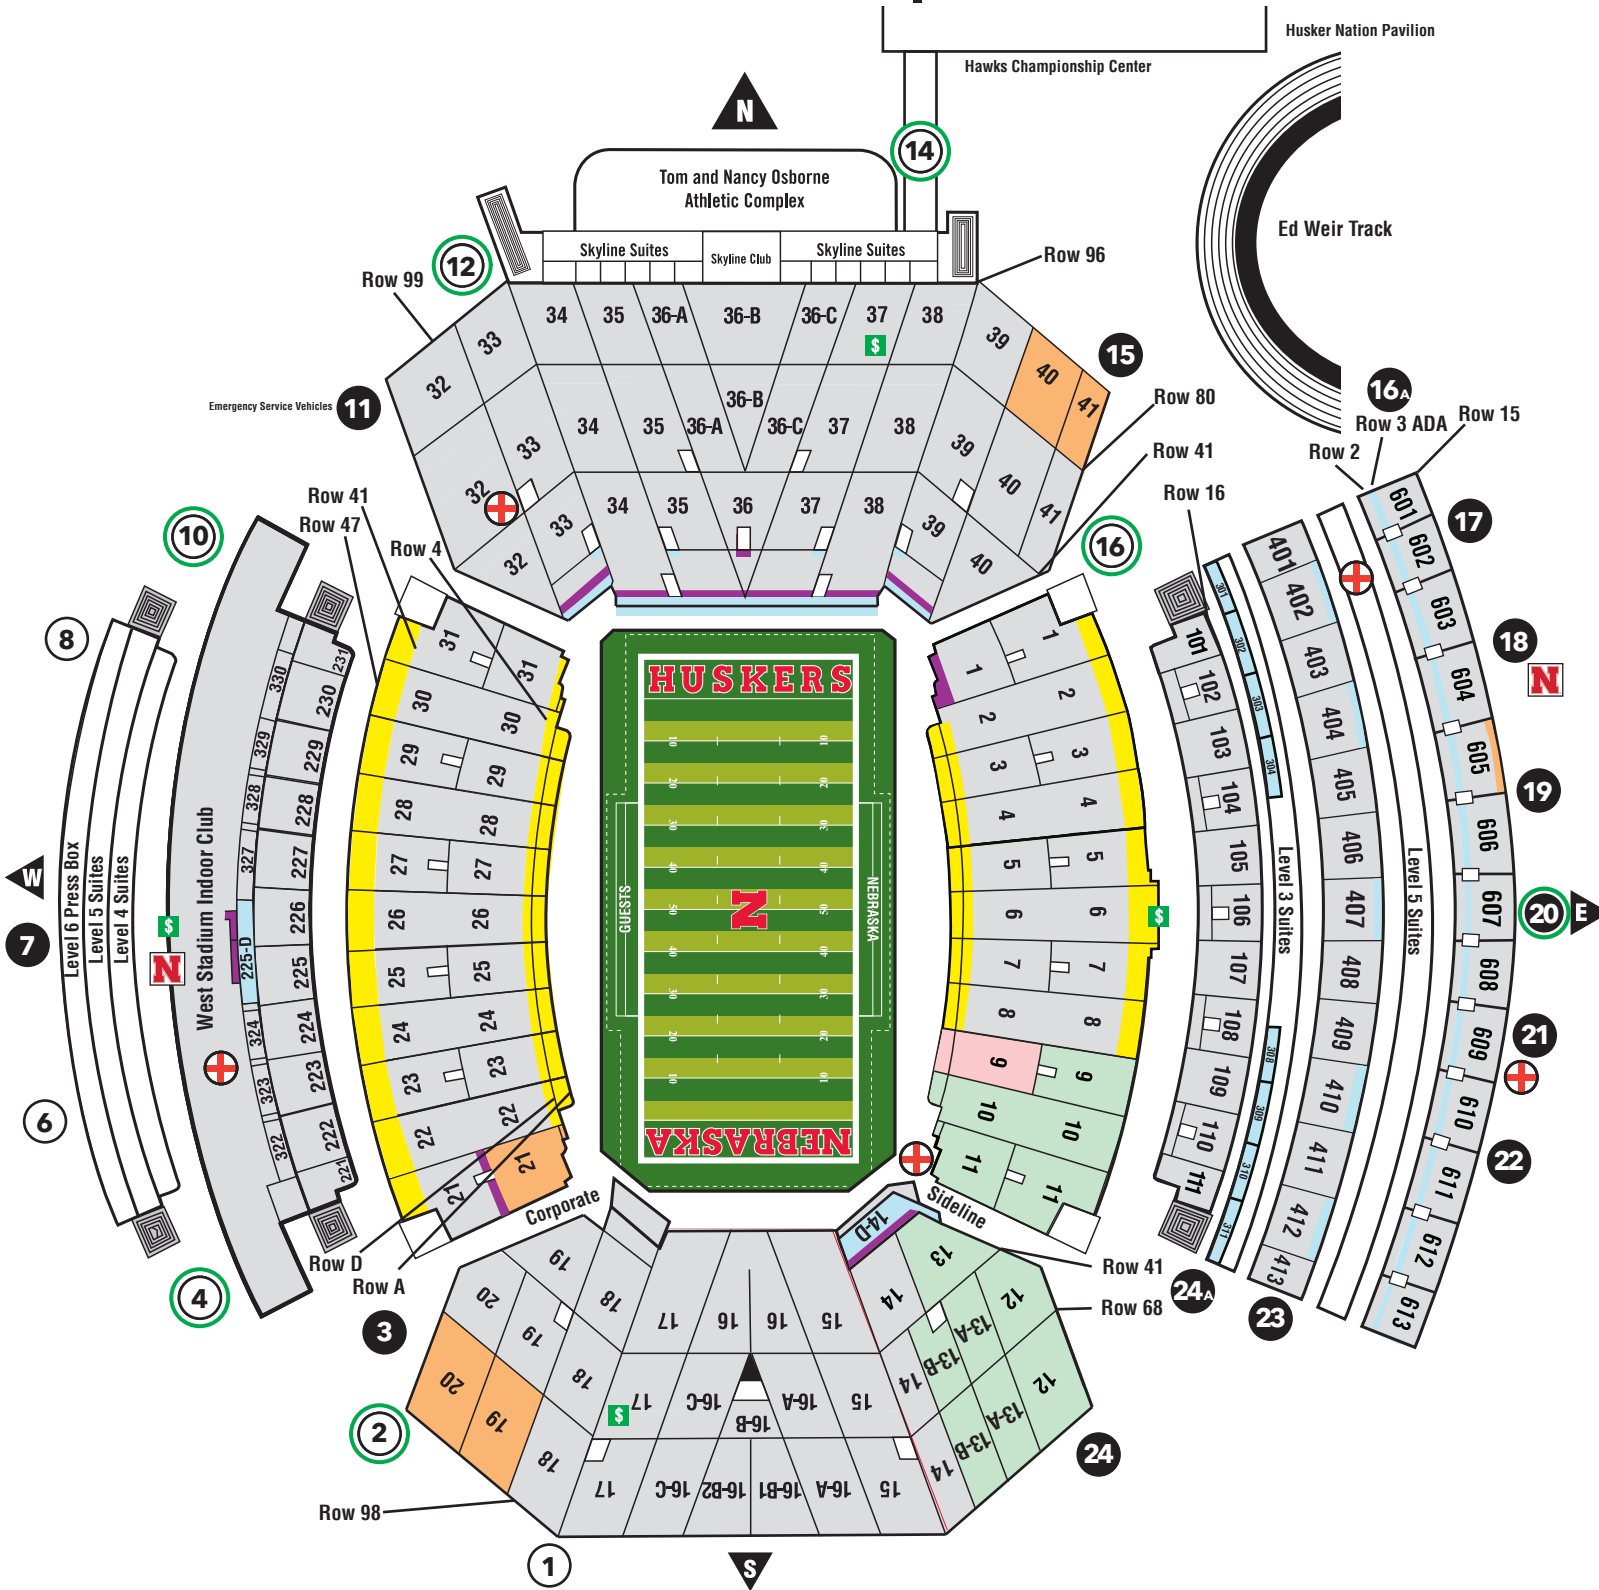

# MEMORIAL STADIUM | FOOTBALL

## KEY

- Gates
- Visitors
- Band
- First Aid
- Disabled Accessible Gates
- Nebraska Student Section
- Mobility Impaired Seating
- ATM
- Express Entry Gates
- Obstructed view\*
- Wheelchair Accessible Seating
- Husker Shop
- Disabled Accessible Gates With Express Entry

\*East & West Stadium above row 40; East & West Stadium Rows A-D & 1-4  
 The north, east and west stadiums are connected by a common concourse while the south stadium can only be accessed from either field level or Gates 1,2,3, and 24 (Gate 24 must be listed on your ticket to enter this gate)